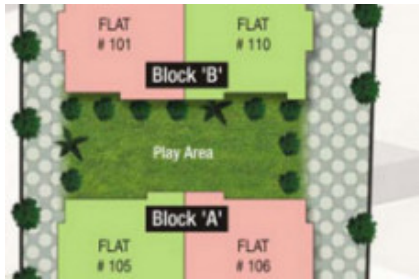

Sunrise Narayan Palace

Rukanpura, Patna

25.603605, 85.065553

Welcome to Sunrise Narayan Palace, the epitome of luxury living in the heart of Patna West. Our township project features 2 to 3 bedroom apartments ranging from 1050 to 1510 square feet, all equipped with top-notch amenities like central air conditioning, expansive balconies, sleek kitchenettes, and modern bathrooms. Enjoy leisurely days by the swimming pool, social gatherings at the clubhouse, and serene moments in the lush garden. Experience true opulence at Sunrise Narayan Palace.

Overview

Listing Type: Sale Properties	Property Type: Apartment	City: Patna
Carpet Area: 1050 – 1510sq.ft	Configuration (BHK): 2, 3 BHK	Sale price: ₹39.90 Lac – 57.38 Lac

Distances

Metro Ram Krishna nagar metro station (12.0)km	Bus Anisabad Bus Stand (6.3)km	School SUNRISE PUBLIC SCHOOL (6.6)km	Mall Centro Mall (9.6)km
Cinemas Regent Theatre, Patna (10.7)km	Park Shastri Nagar Park (5.4)km		