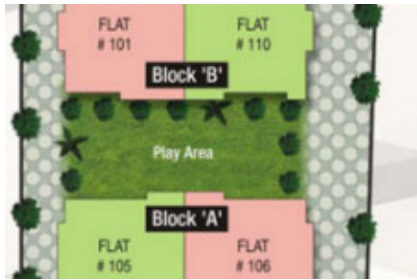

Sunrise Narayan Palace

Rukanpura, Patna

25.603605, 85.065553

Welcome to Sunrise Narayan Palace, the epitome of luxury living in the heart of Patna West. Our township project features 2 to 3 bedroom apartments ranging from 1050 to 1510 square feet, all equipped with top-notch amenities like central air conditioning, expansive balconies, sleek kitchenettes, and modern bathrooms. Enjoy leisurely days by the swimming pool, social gatherings at the clubhouse, and serene moments in the lush garden. Experience true opulence at Sunrise Narayan Palace.

Overview

Listing Type: Sale Properties	Property Type: Apartment	City: Patna
Carpet Area: 1050 – 1510sq.ft	Configuration (BHK): 2, 3 BHK	Sale price: ₹39.90 Lac – 57.38 Lac

Distances

Metro Ram Krishna nagar metro station (12.0)km	Bus Anisabad Bus Stand (6.3)km	School SUNRISE PUBLIC SCHOOL (6.6)km	Mall Centro Mall (9.6)km
Cinemas Regent Theatre, Patna (10.7)km	Park Shastri Nagar Park (5.4)km		