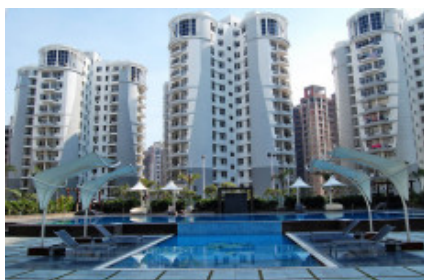

# Omaxe Heights Gomti Nagar

Gomati Nagar, Lucknow

26.865874, 81.008538

Omaxe Heights Gomti Nagar, a premier residential project located in the heart of Gomti Nagar, offers a unique blend of luxury, comfort, and convenience. This RERA registered project (UPRERAPRJ1350, UPRERAPRJ1627) is well-connected to Shaheed Path, making it an ideal location for those who want to be close to the city 's major attractions.